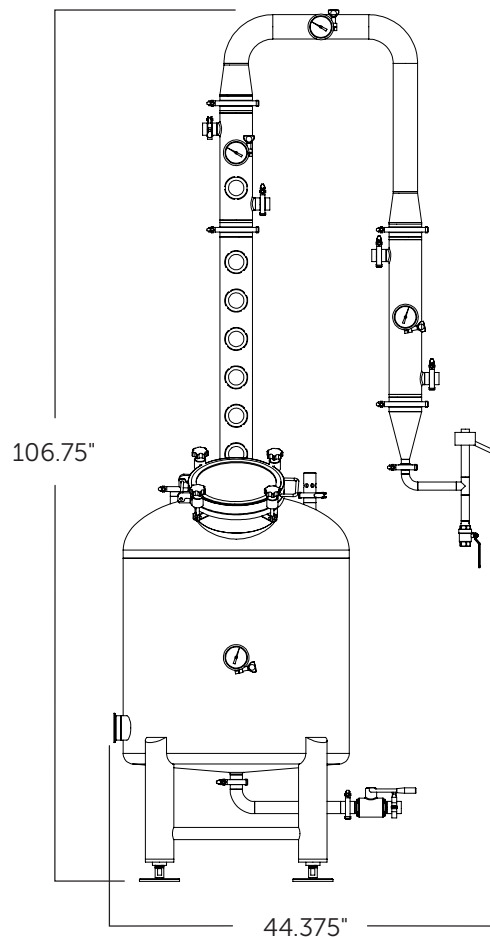

Pilot Still

General Specifications

- 50 gallon boil pot volume
- Electric heat
- Electrical requirements: 208 V, 60 Hz, 1-phase, 3 wire, 52 A
- Manual mixer
- 1 gallon dephlegmator volume
- 304 stainless steel sanitary type piping and fittings
- Ask about our Patriot Craft Stills for increased production capacity

Your Complete Package

Each Pilot Still that leaves our facility carries UL certification and an industry-leading five year limited warranty on the metal and welds. In addition to a comprehensive spare parts inventory, you'll receive superior customer support from our team in Lincoln, Nebraska with any ABE purchase.

Compatible Products

- Cellar Tanks
- TruPatriot Bottle Filler
- CraftCan Canning Lines
- Labeling Systems

ABE Equipment reserves the right to change specification without notice. All specifications are approximate (+10). ©2022 ABE Equipment