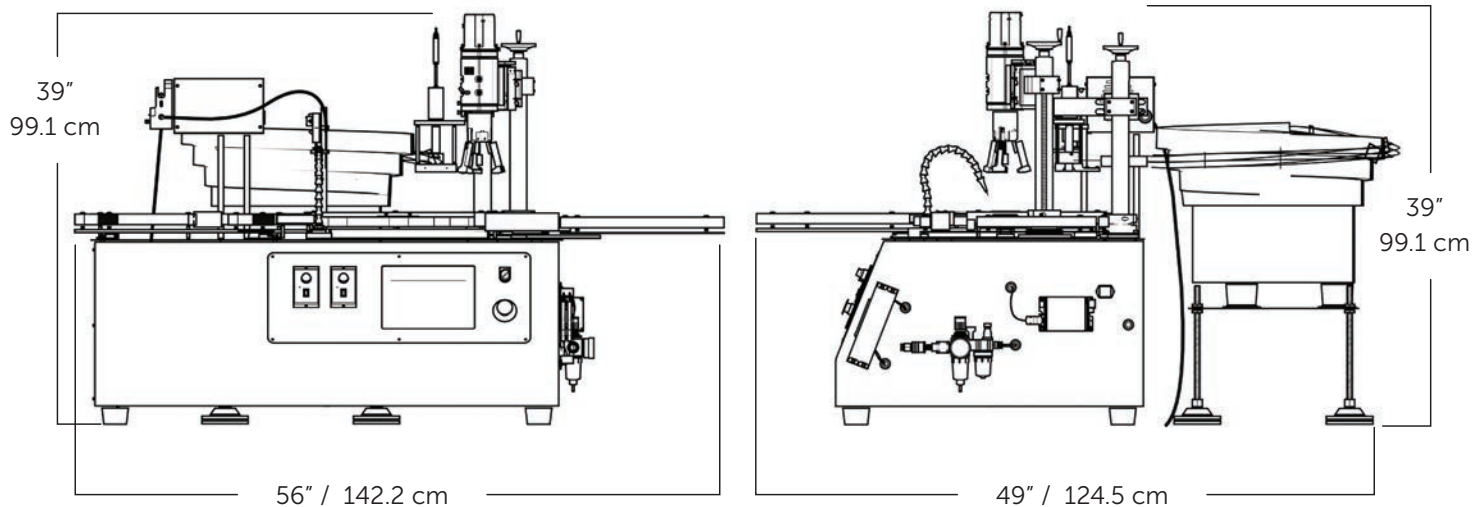

Marksman Classic Shooter Filler

General Specifications

- Speed: Up to 15 BPM
- System dimensions: L: 56in W: 49 in H: 39 in
- Electrical requirements: 110/208/240 Volt, 50/60hz
- Stainless steel construction
- Vibratory Cap Sorter
- 2 CFM

Your Complete Package

Each Marksman Shooter Filler that leaves our facility first gets thoroughly tested and must pass our rigorous QA process. In addition to a comprehensive spare parts inventory, you'll receive superior customer support from our team in Lincoln, Nebraska with any ABE purchase.

Compatible Products

- SmartShot Labeler
- LabelMax35
- Optional Steel Table
- Patriot Craft Still

ABE Equipment reserves the right to change specification without notice. All specifications are approximate. ©2026 ABE Equipment